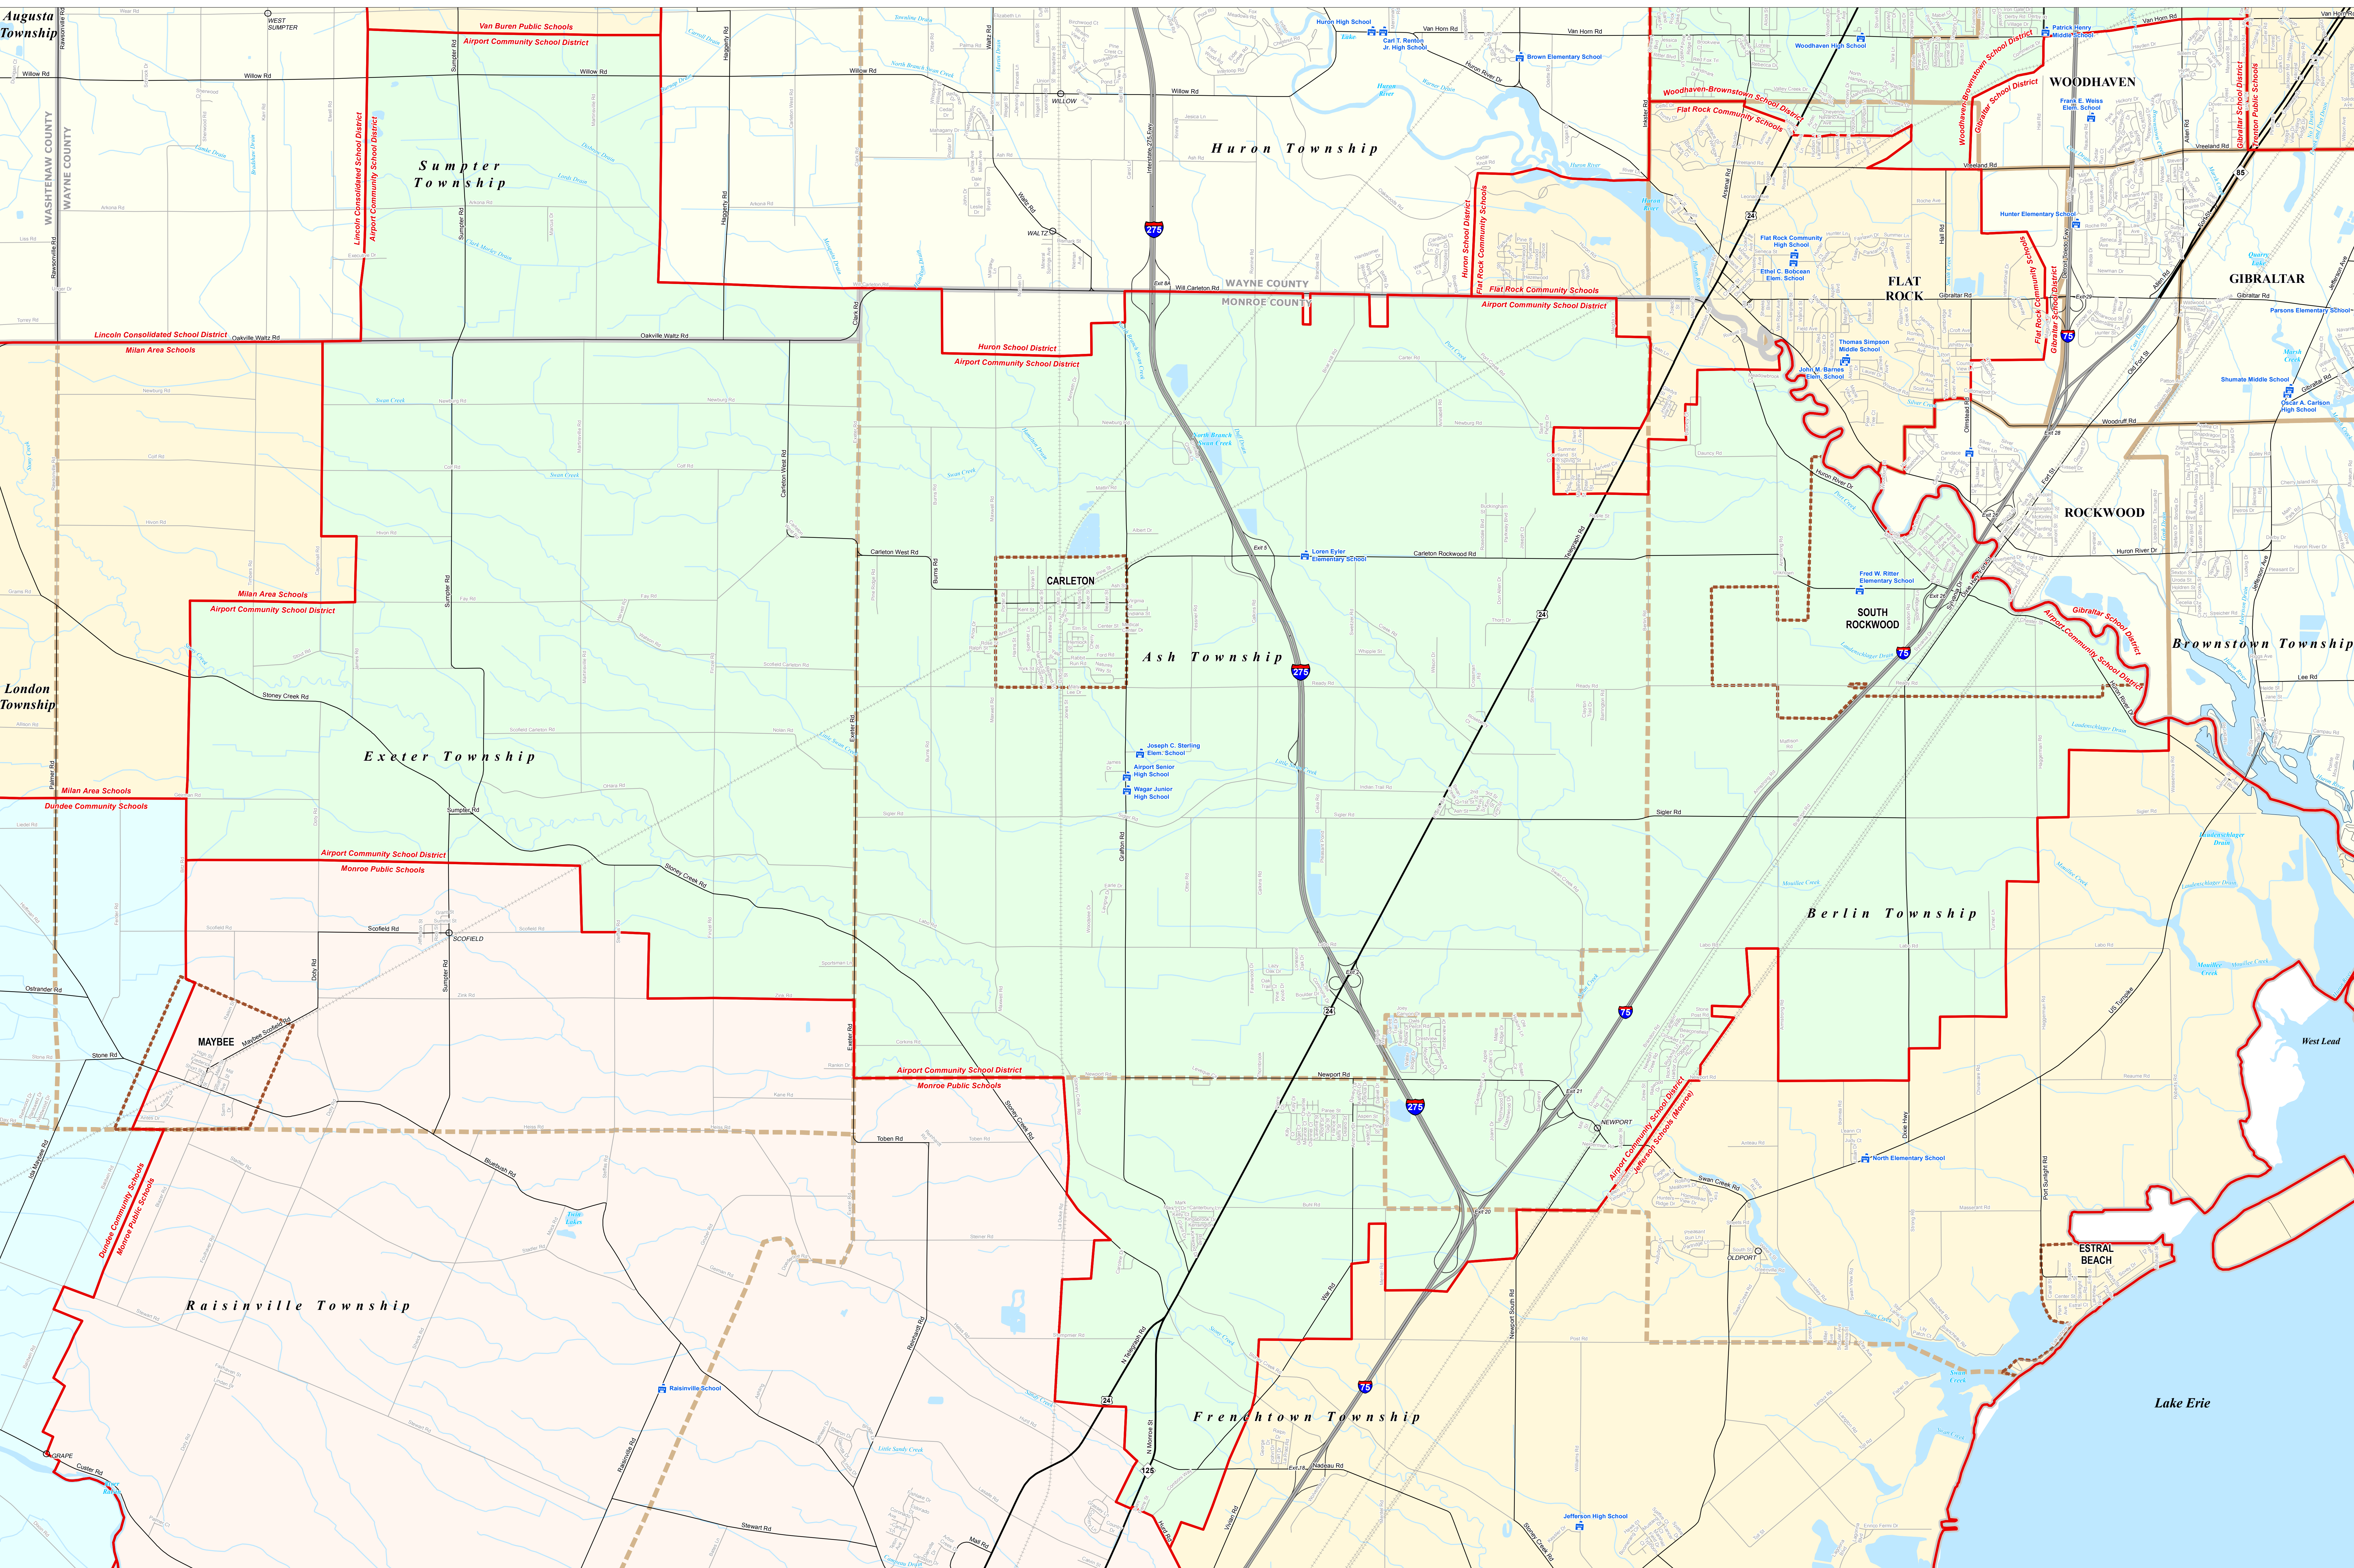

AIRPORT COMMUNITY SCHOOL DISTRICT

Monroe ISD

0 0.25 0.5 Miles

All information presented in this publication is in the public domain and may be reproduced, reprinted, and redistributed as desired.

Legend	
School District	School
County	Water Feature
City	River, Stream, or Drain
Township	Freeway
Village	Highway
Census Designated Place	Primary Road
	Local Road
	Railroad